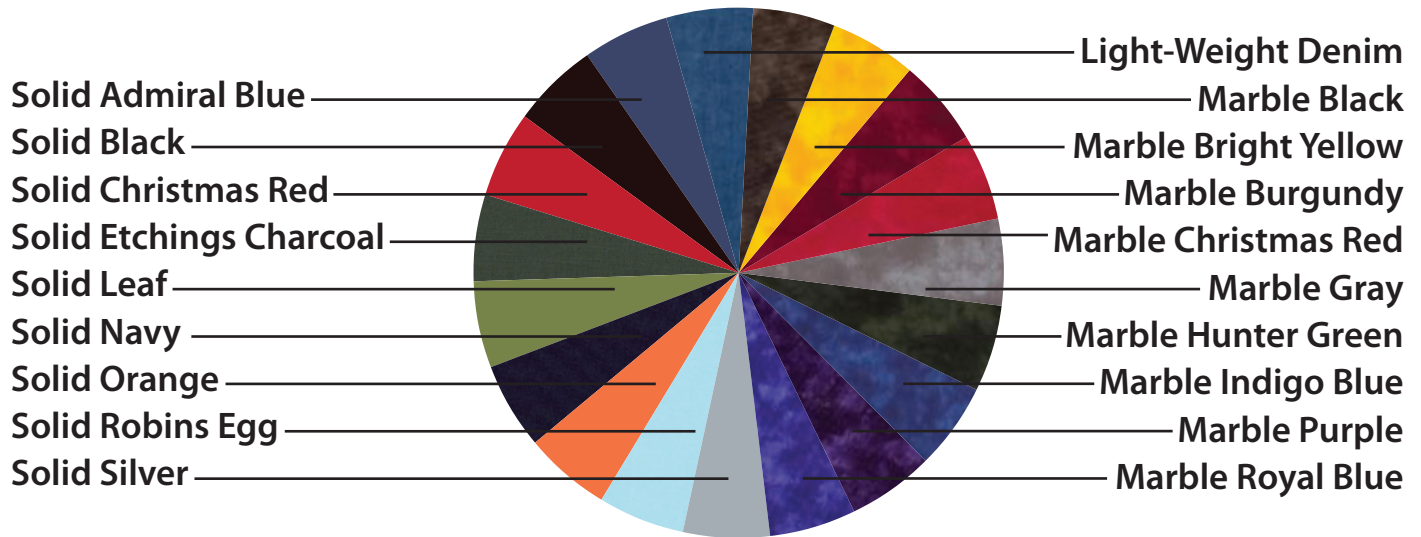

Quilt & Pillow Colors

When selecting your fabrics, please keep in mind: A cotton front with a cotton back makes for a lighter-weight quilt; A cotton front with a flannel back makes for a heavier-weight quilt.

Note: Colors may appear different based on your computer monitor and slight dye lot changes.

Front of your quilt which will be cotton:

Select any color fabric from the above chart.

Back of your quilt which can be cotton or flannel:

If you prefer flannel, it is only available in Solid Flannel Black or Solid Flannel Gray.

Binding which will be cotton:

Select any color fabric from the above chart (Light-Weight Denim is not available in binding).