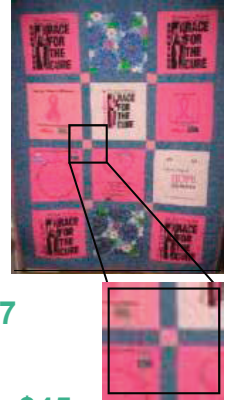

This feature is only available on products with sashing

Block Feature* gives your quilt a splash of color at the intersection of each square

- Wall - 4 **\$12**
- Lap - 6 **\$18**
- Stadium - 9 **\$27**
- Twin - 12 **\$36**
- Dorm Twin - 15 **\$45**
- Full - 16 **\$45**
- Queen - 20 **\$60**
- King - 25 **\$75**
- Baby Keepsake - 15 **\$45**